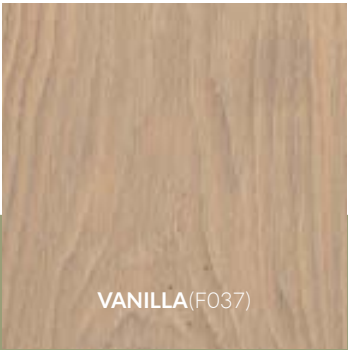

SMOKED OAK (F033)

STONE (F034)

SUPER WHITE (F035)

TITANIUM GREY (F036)

VANILLA (F037)

WALNUT (F038)

WHITE (F039)

WHITE 5% (F040)